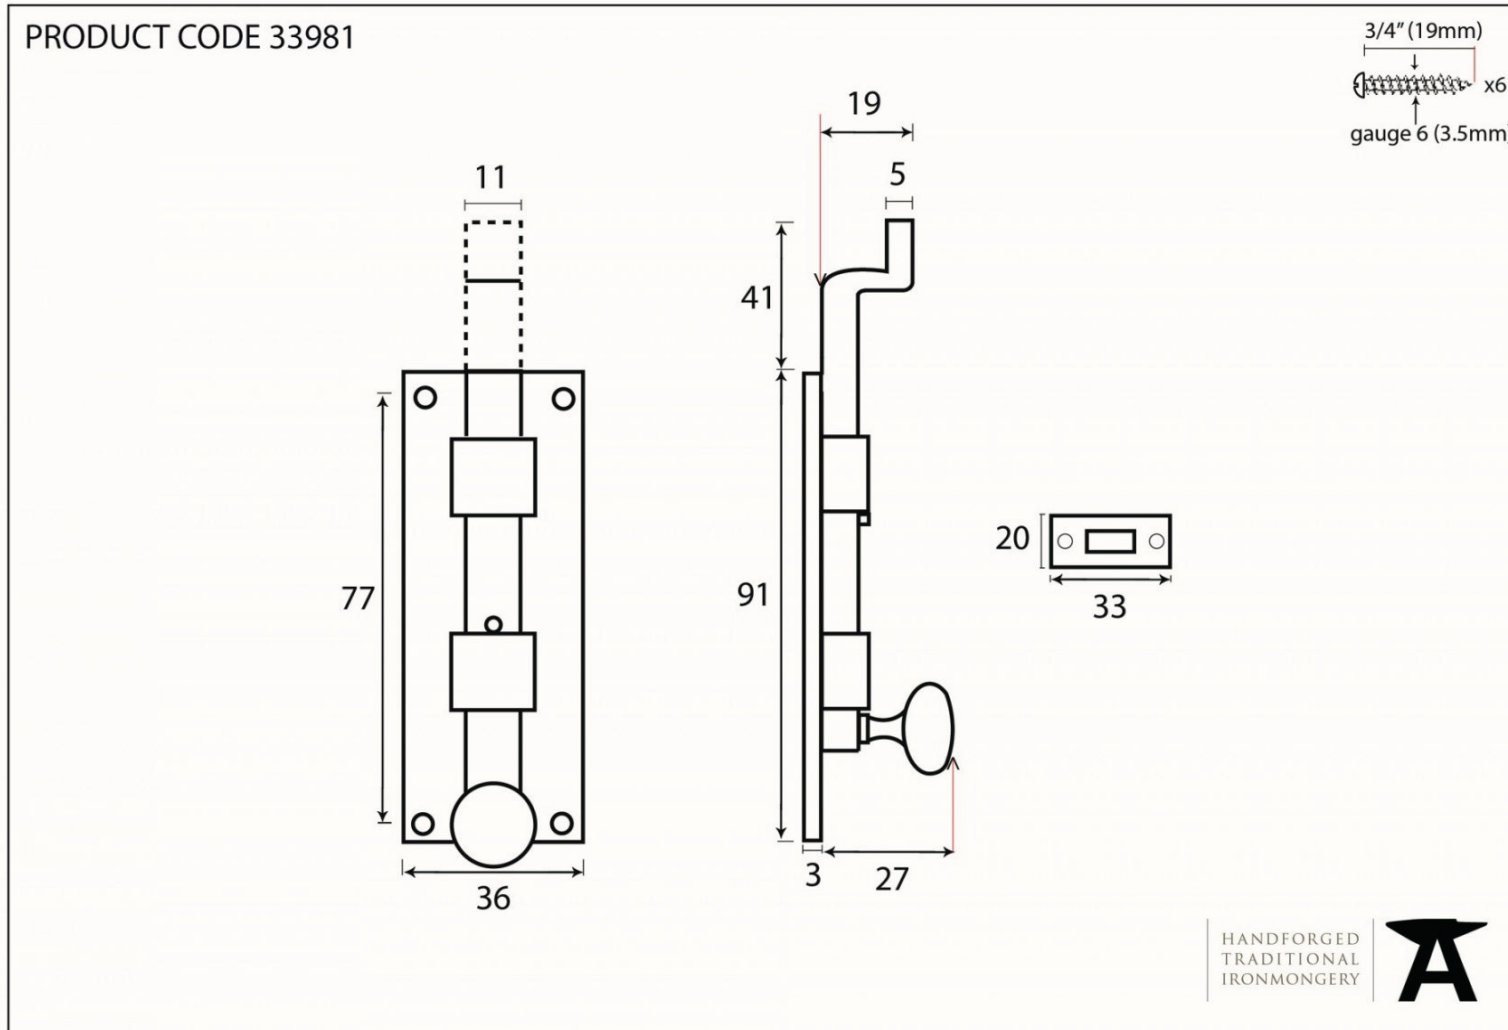

# Technical Drawing

ANV33264, ANV33721, ANV33981

Anvil 4" Cranked Knob Bolt

**Toolfix**  
Joinery & Construction Supplies

Due to the hand crafted nature of our products all measurements are approximate and should be used as a guide only